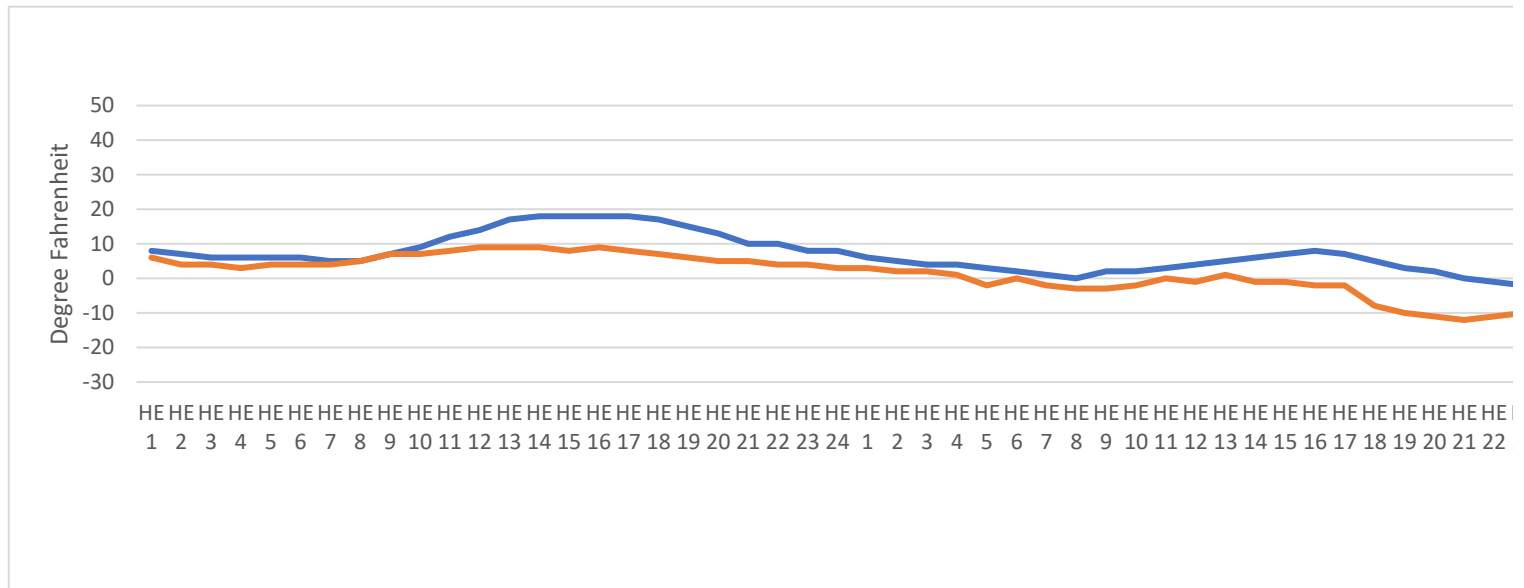

Black Hills Colorado Electric, LLC

Weather Forecast

2/13 (forecasted on 2/11 5AM)

Pueblo Temps	HE 1	HE 2	HE 3	HE 4	HE 5	HE 6	HE 7	HE 8	HE 9	HE 10	HE 11	HE 12	HE 13	HE 14	HE 15	HE 16	HE 17	HE 18	HE 19	HE 20
DA Forecast	8	7	6	6	6	6	5	5	7	9	12	14	17	18	18	18	18	17	15	13
Actual Temp	6	4	4	3	4	4	4	5	7	7	8	9	9	9	8	9	8	7	6	5
Difference	2	3	2	3	2	2	1	0	0	2	4	5	8	9	10	9	10	10	9	8