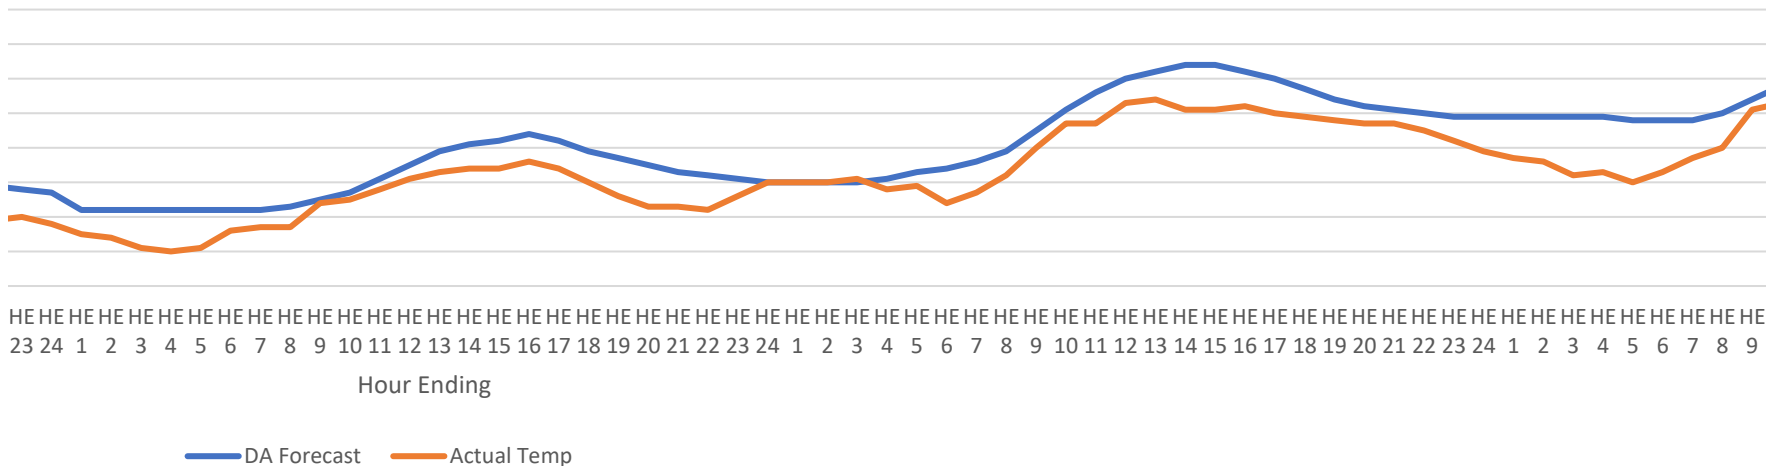

Black Hills Colorado Electric, LLC

Weather Forecast

2/14 (forecasted on 2/11 5AM)

HE 21	HE 22	HE 23	HE 24	HE 1	HE 2	HE 3	HE 4	HE 5	HE 6	HE 7	HE 8	HE 9	HE 10	HE 11	HE 12	HE 13	HE 14	HE 15	HE 16	HE 17	HE 18
10	10	8	8	6	5	4	4	3	2	1	0	2	2	3	4	5	6	7	8	7	5
5	4	4	3	3	2	2	1	-2	0	-2	-3	-3	-2	0	-1	1	-1	-1	-2	-2	-8
5	6	4	5	3	3	2	3	5	2	3	3	5	4	3	5	4	7	8	10	9	13

Hourly Forecasted and Actual Temperatures